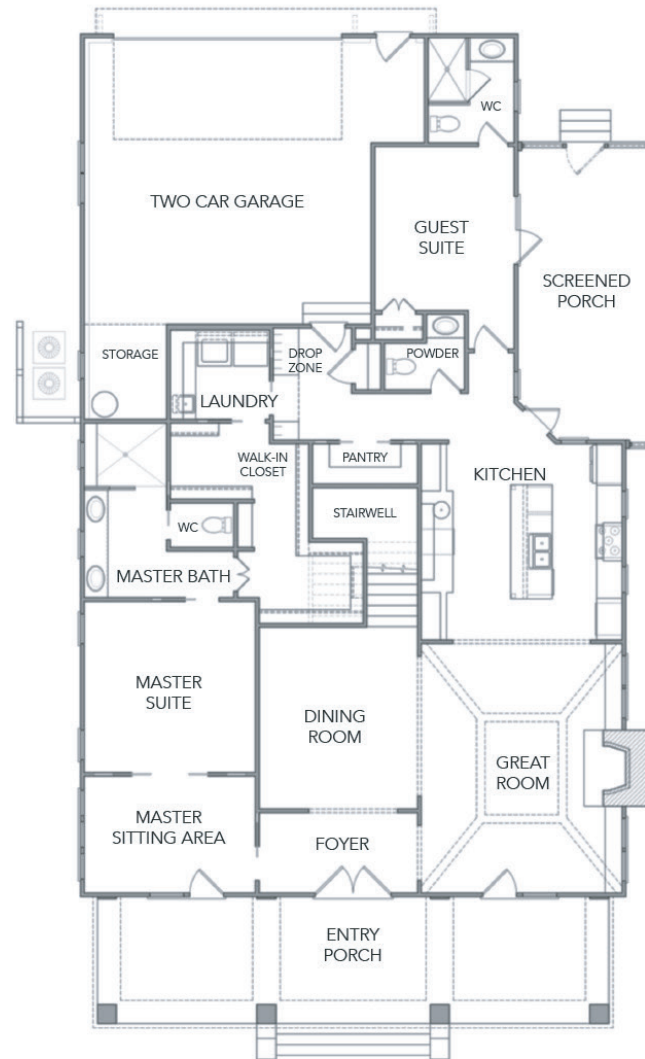

THE HAVEN

3498 Square Feet | 5 Bedrooms | 4.5 Baths

Phone: 910-763-8760 | info@pbcdesignbuild.com | www.pbcdesignbuild.com

PBC | DESIGN
+ BUILD

THE HAVEN

3498 Square Feet

First Floor Heated: 2045'

Second Floor Heated: 1453'

Garage: 611'

Rear Porch: 256'

This rendering is a general plan subject to future change + revisions. Dimensions, boundaries, and position locations are for illustrative purposes only.