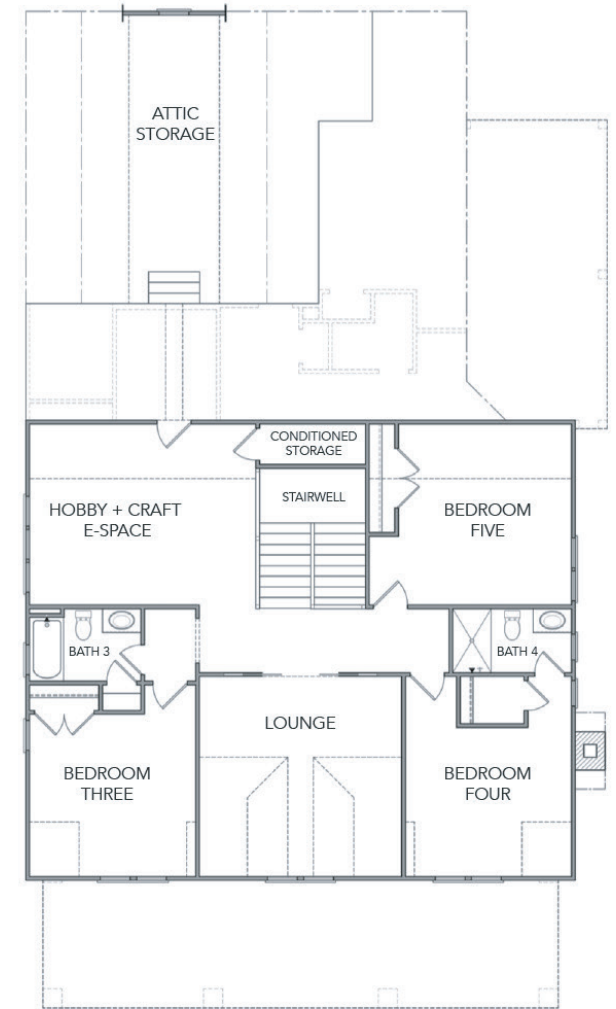

THE HAVEN

3498 Square Feet | 5 Bedrooms | 4.5 Baths

Phone: 910-763-8760 | info@pbcdesignbuild.com | www.pbcdesignbuild.com

PBC | DESIGN
+ BUILD

THE HAVEN

3498 Square Feet

First Floor Heated: 2045'

Second Floor Heated: 1453'

Garage: 611'

Rear Porch: 256'

This rendering is a general plan subject to future change + revisions. Dimensions, boundaries, and position locations are for illustrative purposes only.