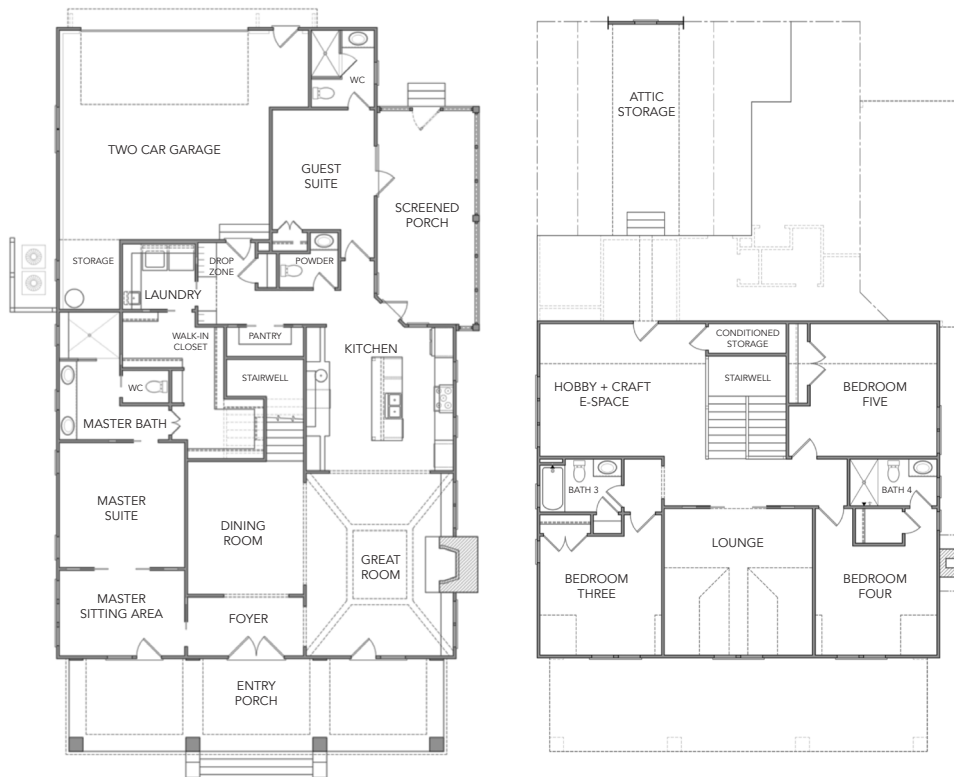

THE HAVEN

3498 SQUARE FEET FIVE BEDROOMS 4.5 BATHS E-SPACE AREA

This rendering is a general plan subject to future change + revisions. Dimensions, boundaries and position locations are for illustrative purposes only.